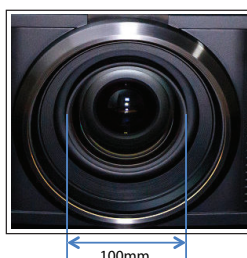

4K High Resolution Lens Dedicated for 4K

An 18 element, 16 group all glass lens and full aluminum lens barrel has been specially engineered for the DLA-RS4500's 4K performance. Chromatic aberration and color fringing are minimized even when utilizing lens shift, resulting in precise projection of 4K content. A new 100mm diameter lens is used for increased efficiency, projecting 4K resolution to every corner of the screen. This compares to 65mm diameter designs used in other JVC projectors. This lens allows a wide wide shift range of ±100% vertical, ±43% horizontal.

DLA-RS4500 lens